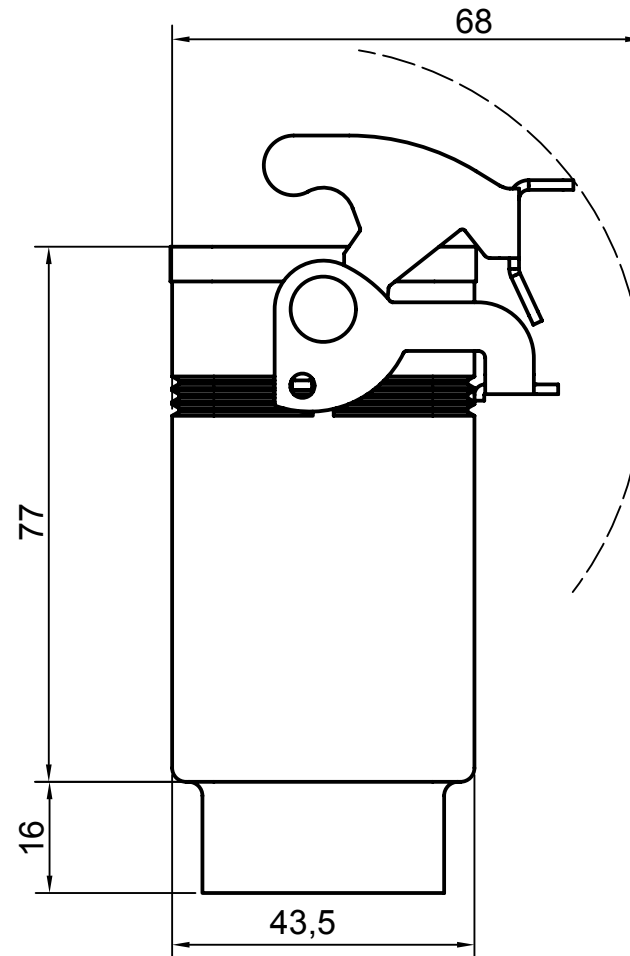

Diritti riservati

All rights reserved

Date 14.12.2006	CVAV 06 LG21	Scale	
Sign.	hood top entry with 1 lev. PG21	1:1	