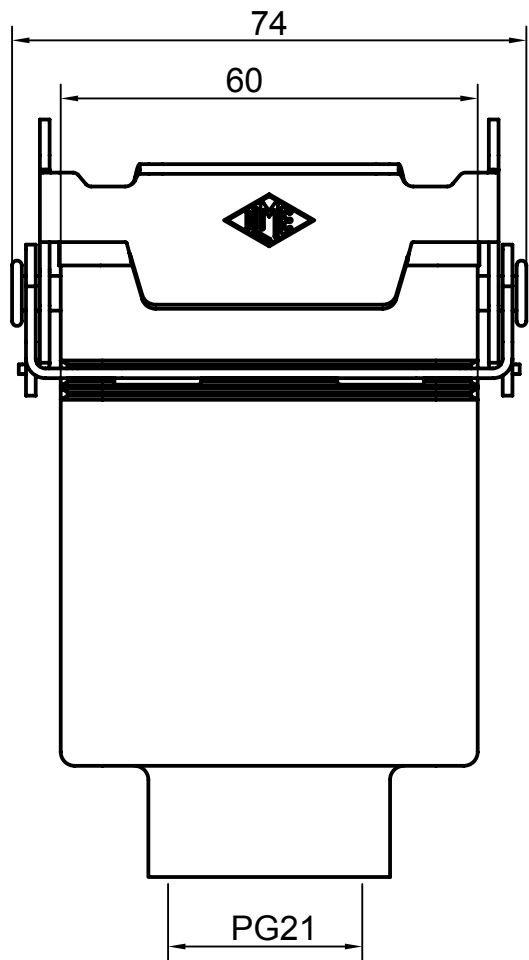

Diritti riservati

All rights reserved

Date 14.12.2006	CVAV 06 LG21	Scale	
Sign.	hood top entry with 1 lev. PG21	1:1	